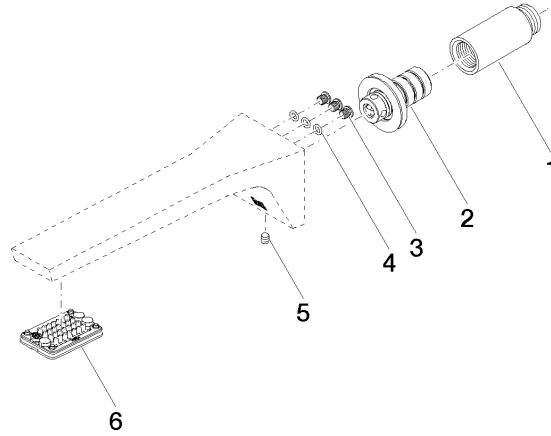

CL.1 Wall-mounted basin spout without pop-up waste - Dark Chrome

CL.1

13 800 705

- 200mm projection
- fixed spout
- rectangular spray pattern with 40 individual jets
- hole diameter 37 mm
- lead-free
- 1/2" connection
- plug-link mounting
- max. flow 4.5 l/min
- This product can help a building meet the requirements of Green Building Rating Systems, e.g. LEED®, BREEAM®, DGNB

mm [inches]

Flow rate chart

Certificates

IAPMO_N-4976. IAPMO_6397.

13 800 705

Parts for other finishes can be found here: [Chrome](#)

Spare parts list

No.	Item Number	Name	Quantity used	Delivery time
1	09 24 03 081 10 90	extension	1	2
2	90 24 03 108 01 90	nipple set	1	2
3	09 30 30 113 20 90	screw	3	2
4	09 14 10 001 90	seal	3	2
5	90 31 11 004 00 90	pin	1	2
6	90 11 02 297 00 90	aerator	1	2