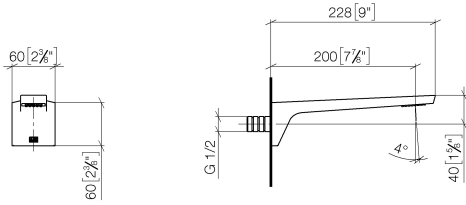

CL.1 Wall-mounted basin spout without pop-up waste - Dark Chrome

CL.1

13 800 705

- 200mm projection
- fixed spout
- rectangular spray pattern with 40 individual jets
- hole diameter 37 mm
- lead-free
- 1/2" connection
- plug-link mounting
- max. flow 4.5 l/min
- This product can help a building meet the requirements of Green Building Rating Systems, e.g. LEED®, BREEAM®, DGNB

mm [inches]

Flow rate chart

Certificates

IAPMO_N-4976. IAPMO_6397.

13 800 705

Parts for other finishes can be found here: [Chrome](#)

Spare parts list

No.	Item Number	Name	Quantity used	Delivery time
1	09 24 03 081 10 90	extension	1	2
2	90 24 03 108 01 90	nipple set	1	2
3	09 30 30 113 20 90	screw	3	2
4	09 14 10 001 90	seal	3	2
5	90 31 11 004 00 90	pin	1	2
6	90 11 02 297 00 90	aerator	1	2