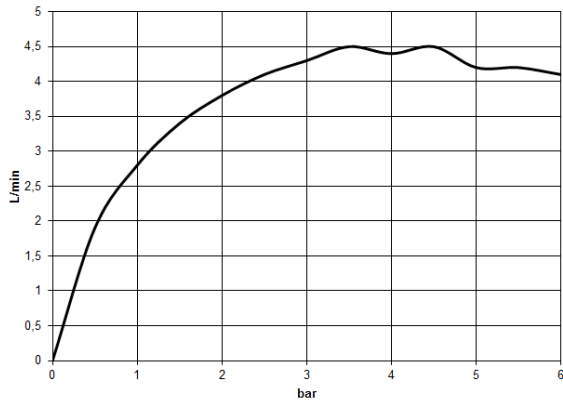

CL.1 Wall-mounted basin spout without pop-up waste - Dark Chrome

CL.1

13 800 705

- 200mm projection
- fixed spout
- rectangular spray pattern with 40 individual jets
- hole diameter 37 mm
- lead-free
- 1/2" connection
- plug-link mounting
- max. flow 4.5 l/min
- This product can help a building meet the requirements of Green Building Rating Systems, e.g. LEED®, BREEAM®, DGNB

mm [inches]

Flow rate chart

Certificates

IAPMO_N-4976. IAPMO_6397.

13 800 705

Parts for other finishes can be found here: [Chrome](#)

Spare parts list

No.	Item Number	Name	Quantity used	Delivery time
1	09 24 03 081 10 90	extension	1	2
2	90 24 03 108 01 90	nipple set	1	2
3	09 30 30 113 20 90	screw	3	2
4	09 14 10 001 90	seal	3	2
5	90 31 11 004 00 90	pin	1	2
6	90 11 02 297 00 90	aerator	1	2